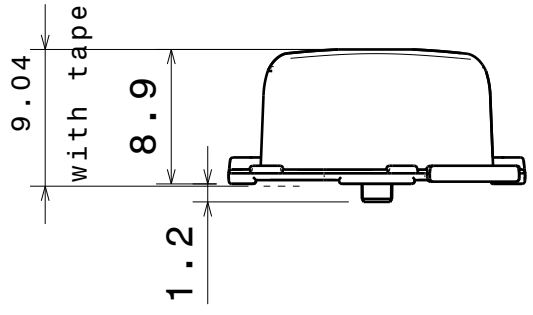

OPTICAL PROPERTIES

LED	Viewing Angle	Light Beam	Efficiency	cd/lm	Connector
XP-G	88+148 deg	Streetligh...	92 %	0.840	-
XP-E	90+140 deg	Streetligh...	92 %	1.030	-
LUXEON Rebel	86+140 deg	Streetligh...	92 %	1.010	-
LUXEON Rebel ES	86+140 deg	Streetligh...	92 %	-	-
LUXEON A	86+140 deg	Streetligh...	92 %	-	-
NCSxx19A	86+148 deg	Streetligh...	92 %	-	-
NVSxx19A	86+148 deg	Streetligh...	92 %	-	-
Oslon SSL 80	92+142 deg	Streetligh...	92 %	0.970	-
Oslon SSL 150	92+142 deg	Streetligh...	92 %	-	-
Z5	90+140 deg	Streetligh...	92 %	-	-
Double Dome (GM2BB)	90+140 deg	Streetligh...	92 %	-	-

D

C

B

A

Isometric view
Scale: 1:1

Bottom view

Front view

Top view