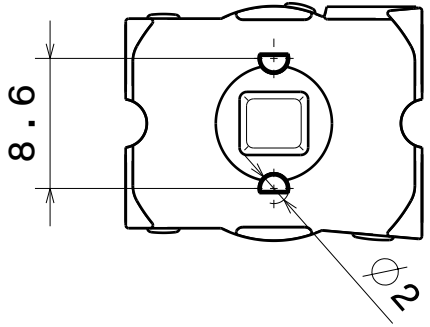

DETAILS

Product Number	C11255_STRADA-DW
Family	Strada
Type	Lens
Color	clear
Diameter	19,6 x 15,7 mm
Height	9 mm
Style	rectang
Optic Material	PMMA
Holder Material	
Fastening	
Status	production ready
ROHS Compliant	Yes
Date Updated	3/03/2014

OPTICAL PROPERTIES

LED	Viewing Angle	Light Beam	Efficiency	cd/lm	Connector
XP-G	88+148 deg	Streetligh...	92 %	0.840	-
XP-E	90+140 deg	Streetligh...	92 %	1.030	-
LUXEON Rebel	86+140 deg	Streetligh...	92 %	1.010	-
LUXEON Rebel ES	86+140 deg	Streetligh...	92 %	-	-
LUXEON A	86+140 deg	Streetligh...	92 %	-	-
NCSxx19A	86+148 deg	Streetligh...	92 %	-	-
NVSxx19A	86+148 deg	Streetligh...	92 %	-	-
Oslon SSL 80	92+142 deg	Streetligh...	92 %	0.970	-
Oslon SSL 150	92+142 deg	Streetligh...	92 %	-	-
Z5	90+140 deg	Streetligh...	92 %	-	-
Double Dome (GM2BB)	90+140 deg	Streetligh...	92 %	-	-

D

C

B

A

Isometric view
Scale: 1:1

Bottom view

Front view

Top view