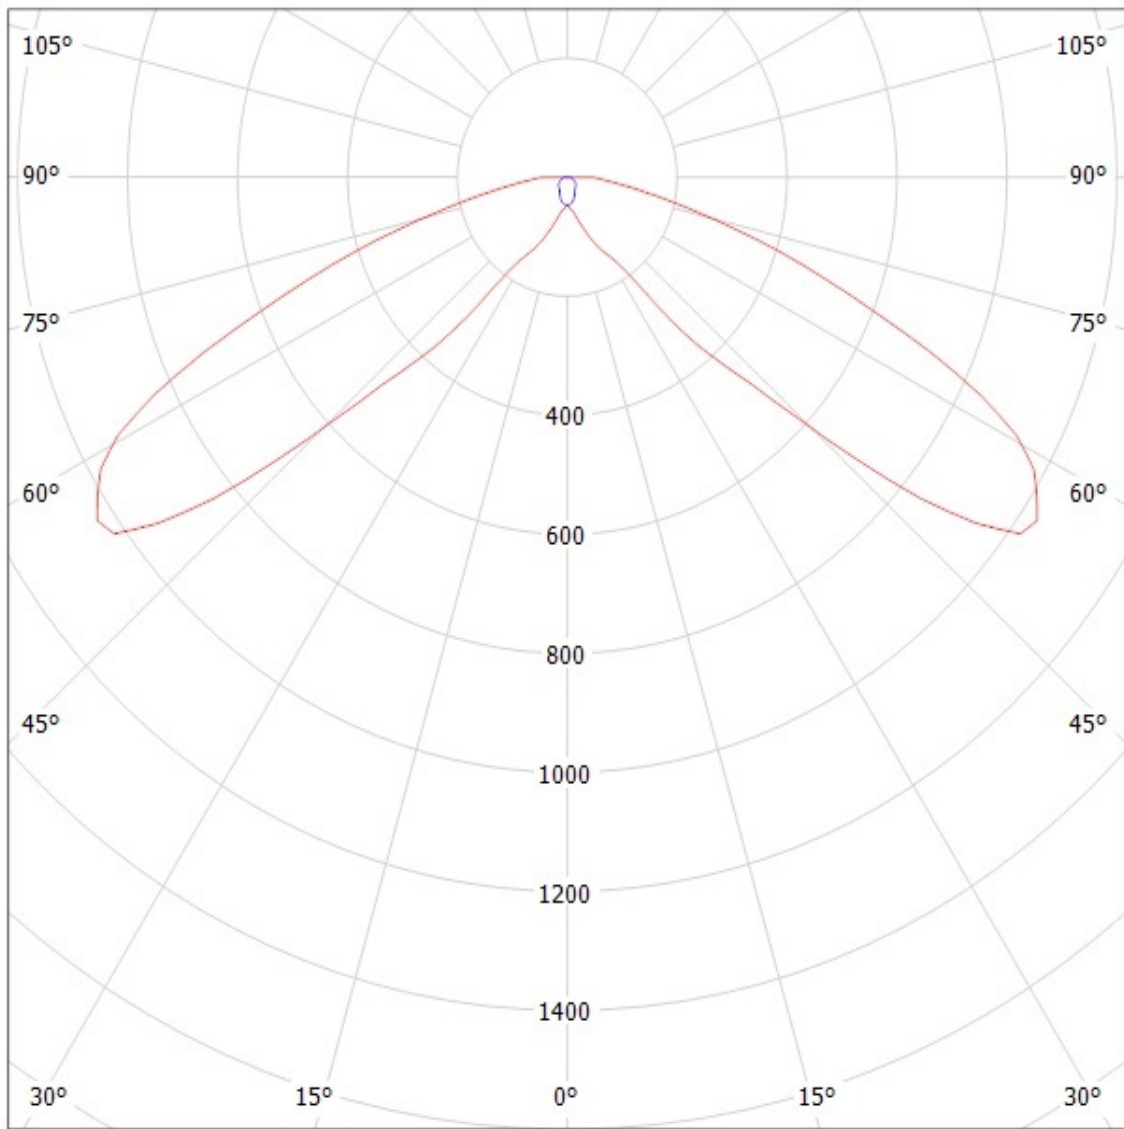

OPTICAL PROPERTIES

LED	Viewing Angle	Light Beam	Efficiency	cd/lm	Connector
XP-G	88+148 deg	Streetligh...	92 %	0.840	-
XP-E	90+140 deg	Streetligh...	92 %	1.030	-
LUXEON Rebel	86+140 deg	Streetligh...	92 %	1.010	-
LUXEON Rebel ES	86+140 deg	Streetligh...	92 %	-	-
LUXEON A	86+140 deg	Streetligh...	92 %	-	-
NCSxx19A	86+148 deg	Streetligh...	92 %	-	-
NVSxx19A	86+148 deg	Streetligh...	92 %	-	-
Oslon SSL 80	92+142 deg	Streetligh...	92 %	0.970	-
Oslon SSL 150	92+142 deg	Streetligh...	92 %	-	-
Z5	90+140 deg	Streetligh...	92 %	-	-
Double Dome (GM2BB)	90+140 deg	Streetligh...	92 %	-	-

D

C

B

A

Isometric view
Scale: 1:1

Bottom view

Front view

Top view

SCALE 2:1

WEIGHT (g)

SHEET

1/1

D

A

4

4

Lamps: 1 x Cree XP-E (White)

cd/klm

— C0 - C180

— C90 - C270

SIMULATED

NOTE: The typical divergence will be changed by different color, chip size and chip position tolerance. The typical total divergence is the full angle measured where the luminous intensity is half of the peak value.