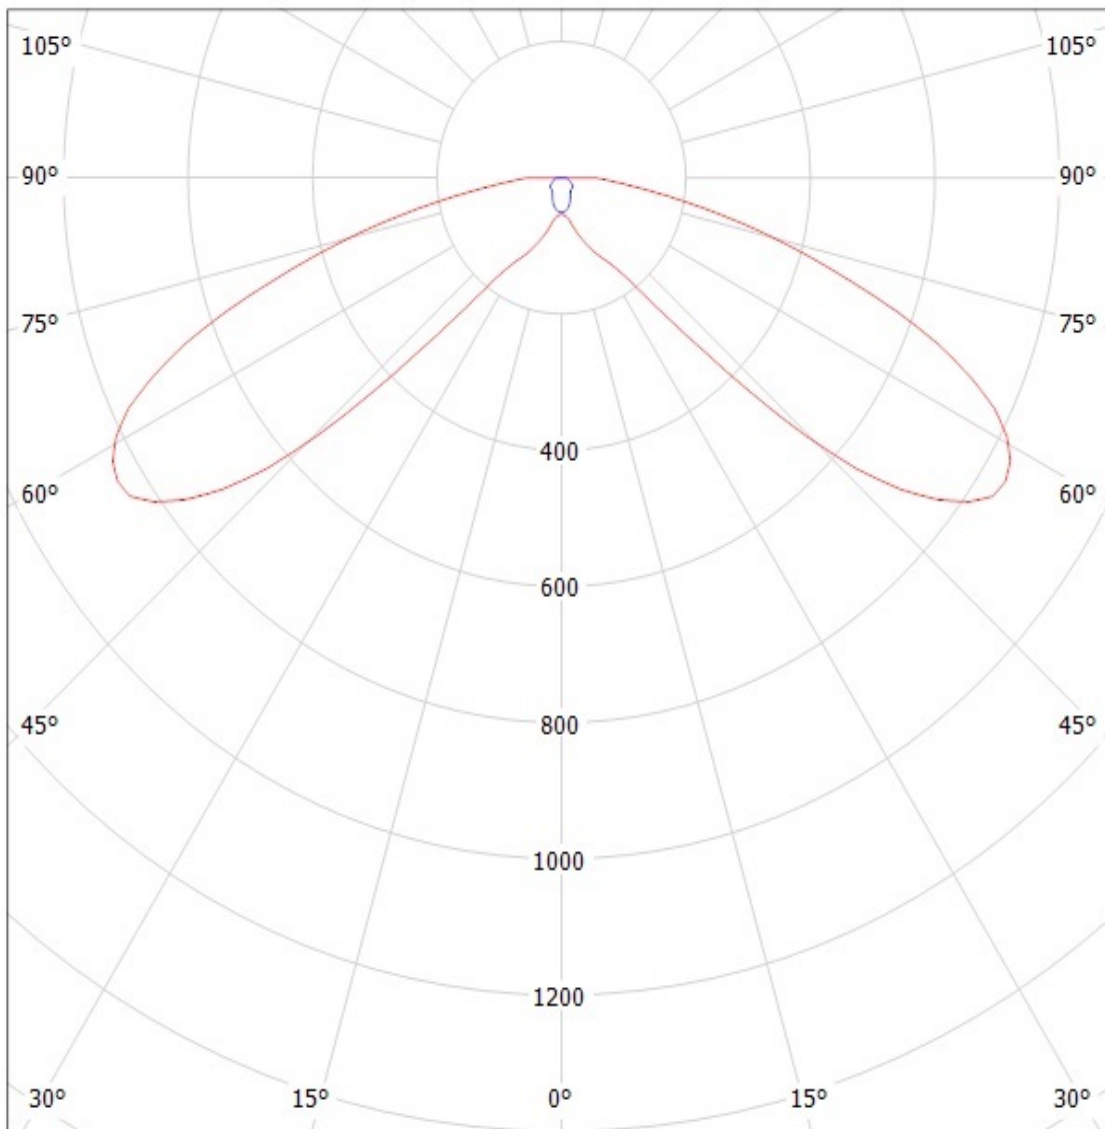

Ledil Oy C11255_Strada-DW-XP-G C11255_Strada-DW-XP-G / LDC (Polar)

Luminaire: Ledil Oy C11255_Strada-DW-XP-G C11255_Strada-DW-XP-G

Lamps: 1 x Cree XP-G (White)

cd/klm

SIMULATED

— C0 - C180

— C90 - C270