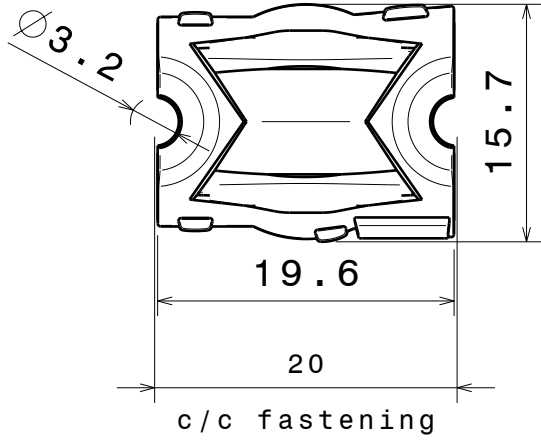

DETAILS

Product Number	C11255_STRADA-DW
Family	Strada
Type	Lens
Color	clear
Diameter	19,6 x 15,7 mm
Height	9 mm
Style	rectang
Optic Material	PMMA
Holder Material	
Fastening	
Status	production ready
ROHS Compliant	Yes
Date Updated	3/03/2014

OPTICAL PROPERTIES

LED	Viewing Angle	Light Beam	Efficiency	cd/lm	Connector
XP-G	88+148 deg	Streetligh...	92 %	0.840	-
XP-E	90+140 deg	Streetligh...	92 %	1.030	-
LUXEON Rebel	86+140 deg	Streetligh...	92 %	1.010	-
LUXEON Rebel ES	86+140 deg	Streetligh...	92 %	-	-
LUXEON A	86+140 deg	Streetligh...	92 %	-	-
NCSxx19A	86+148 deg	Streetligh...	92 %	-	-
NVSxx19A	86+148 deg	Streetligh...	92 %	-	-
Oslon SSL 80	92+142 deg	Streetligh...	92 %	0.970	-
Oslon SSL 150	92+142 deg	Streetligh...	92 %	-	-
Z5	90+140 deg	Streetligh...	92 %	-	-
Double Dome (GM2BB)	90+140 deg	Streetligh...	92 %	-	-

D

C

B

A

Isometric view
Scale: 1:1

Bottom view

Front view

Top view

SCALE 2:1

WEIGHT (g)

SHEET

1/1

D

A

4

4