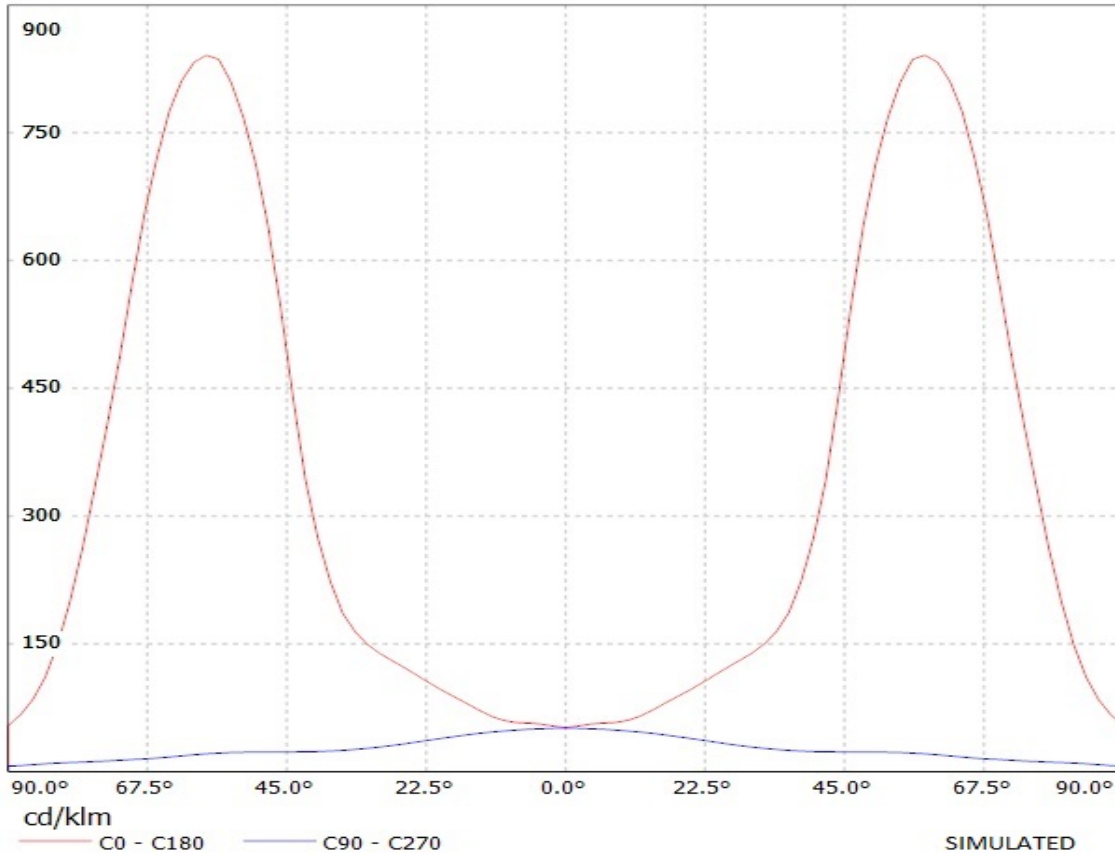

Ledil Oy C11255_Strada-DW-XP-G C11255_Strada-DW-XP-G / LDC (Linear)

Luminaire: Ledil Oy C11255_Strada-DW-XP-G C11255_Strada-DW-XP-G
Lamps: 1 x Cree XP-G (White)