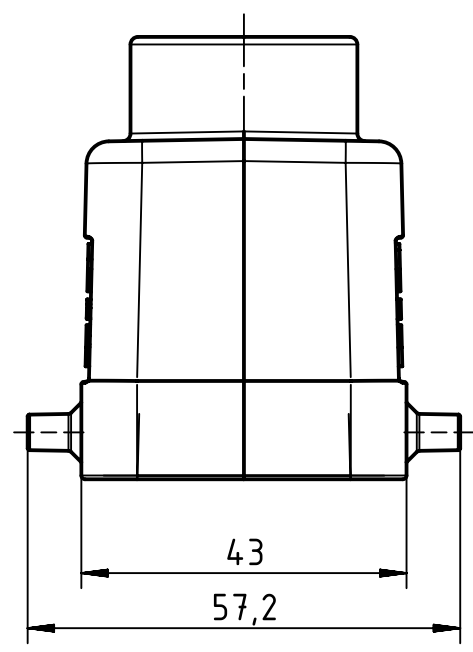

1 2 3 4 5 6

A

B

C

D

	All Dimensions in mm Original Size DIN A4		Scale 1:1	Free size tol.		Ref.
						Sub.
	All rights reserved		Created by RULLKOETTER	Inspected by BERGHORN	Standardisation TIEMANNA	Date 2013-08-14
	Department EL PD - DE					State Final Release
HARTING Electric GmbH & Co. KG D-32339 Espelkamp			Title Han B Hood Top Entry LC 4 Pegs PG 16			Doc-Key / ECM-Nr. 100192177/UGD/004/A 500000065375
			Type TB	Number 09 30 010 1421		Rev. A Page 1/1