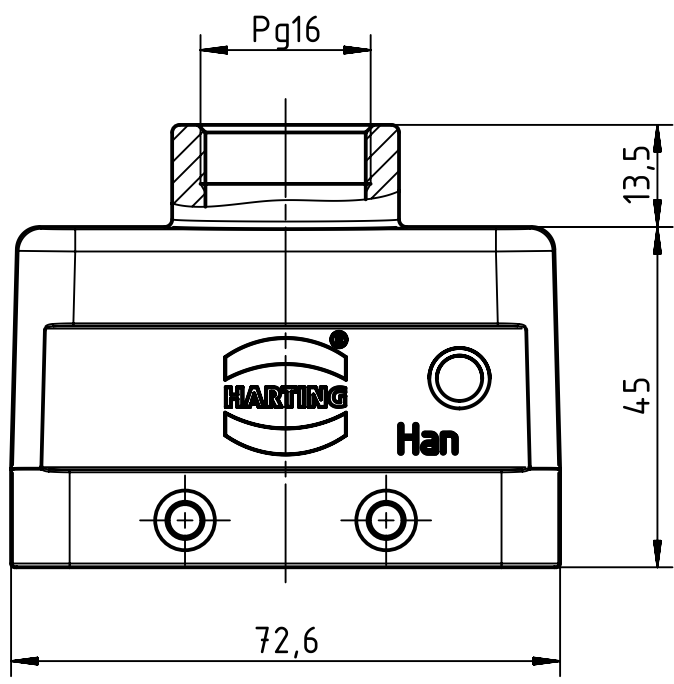

1 2 3 4 5 6

A

B

C

D

	All Dimensions in mm Original Size DIN A4		Scale 1:1	Free size tol.		Ref.
						Sub.
	All rights reserved		Created by RULLKOETTER	Inspected by BERGHORN	Standardisation TIEMANNA	Date 2013-08-14
	Department EL PD - DE					State Final Release
HARTING Electric GmbH & Co. KG D-32339 Espelkamp			Title Han B Hood Top Entry LC 4 Pegs PG 16			Doc-Key / ECM-Nr. 100192177/UGD/004/A 500000065375
			Type TB	Number 09 30 010 1421		Rev. A Page 1/1